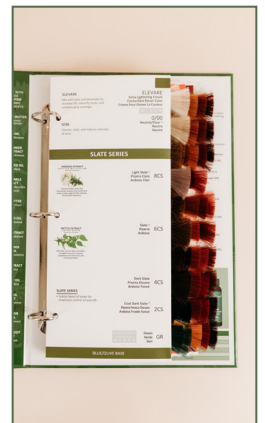

SWATCH BOOK
29002
800 points