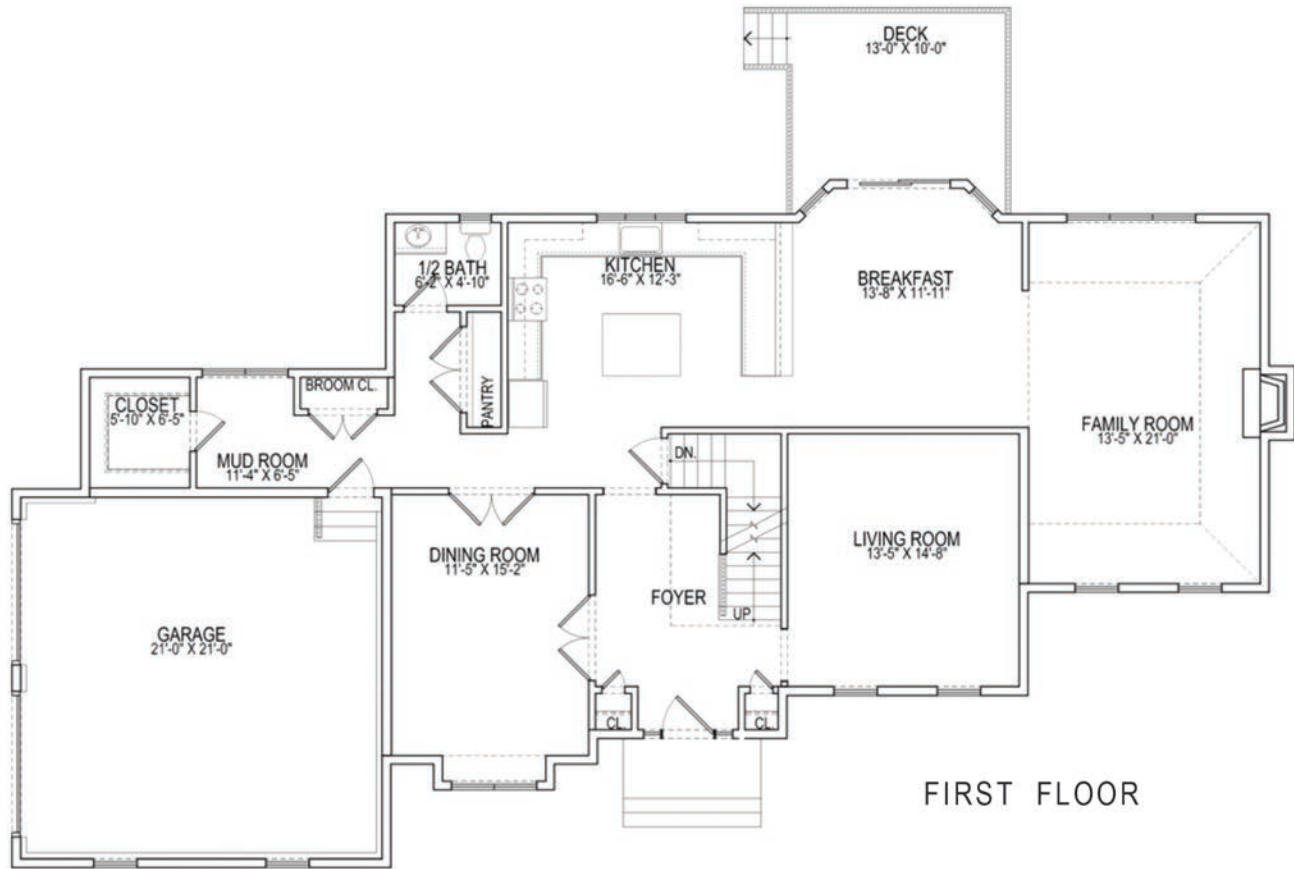

The BUCKINGHAM

TOTAL SF: 3,235

ACADEMY HILL HOMES | GROTON, MA 01450 | 877.448.0055 | www.ACADEMYHILLHOMES.com

ACADEMY
HILL

MARKETED BY: STREAMLINE COMMUNITIES

The BUCKINGHAM

TOTAL SF: 3,235

The size, configurations and other information contained on these floor plans are meant to be illustrative only and are subject to change without notice.

MARKETED BY: STREAMLINE COMMUNITIES

The BUCKINGHAM

TOTAL SF: 3,235

The size, configurations and other information contained on these floor plans are meant to be illustrative only and are subject to change without notice.