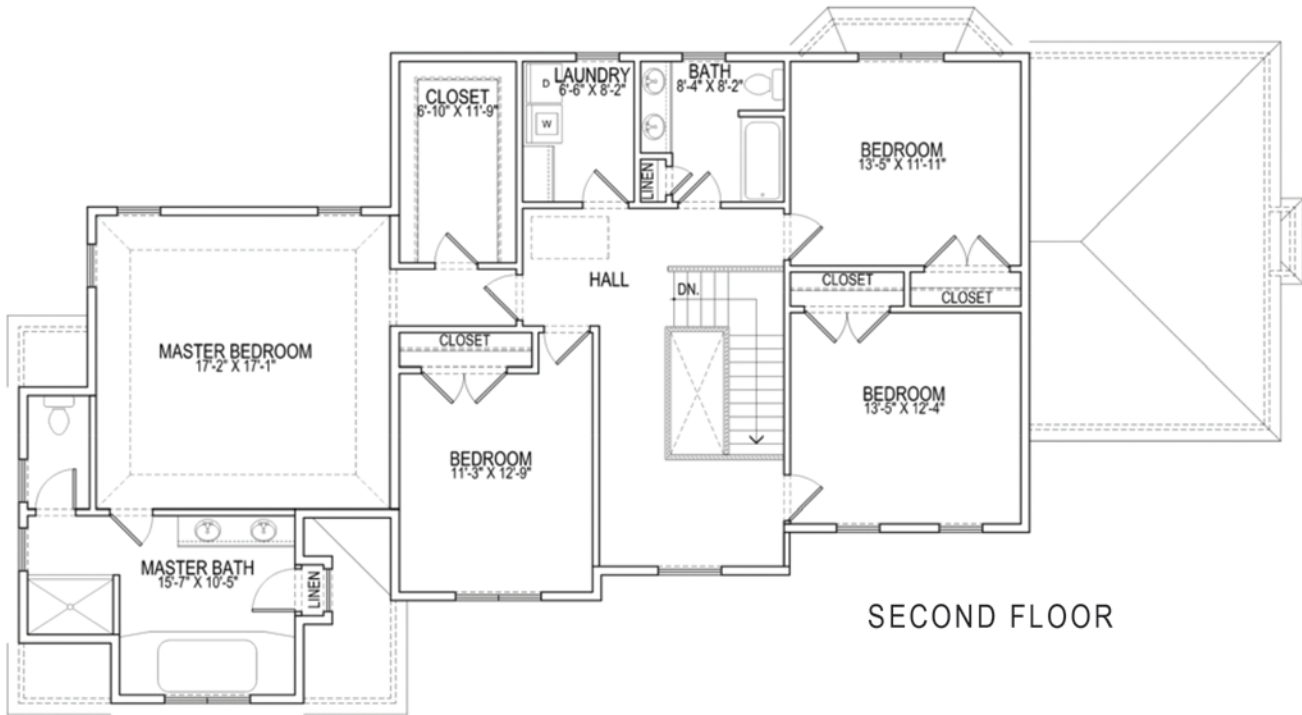

The BUCKINGHAM

TOTAL SF: 3,235

ACADEMY HILL HOMES | GROTON, MA 01450 | 877.448.0055 | www.ACADEMYHILLHOMES.com

ACADEMY
HILL

MARKETED BY: STREAMLINE COMMUNITIES

The BUCKINGHAM

TOTAL SF: 3,235

The size, configurations and other information contained on these floor plans are meant to be illustrative only and are subject to change without notice.

MARKETED BY: STREAMLINE COMMUNITIES

The BUCKINGHAM

TOTAL SF: 3,235

The size, configurations and other information contained on these floor plans are meant to be illustrative only and are subject to change without notice.