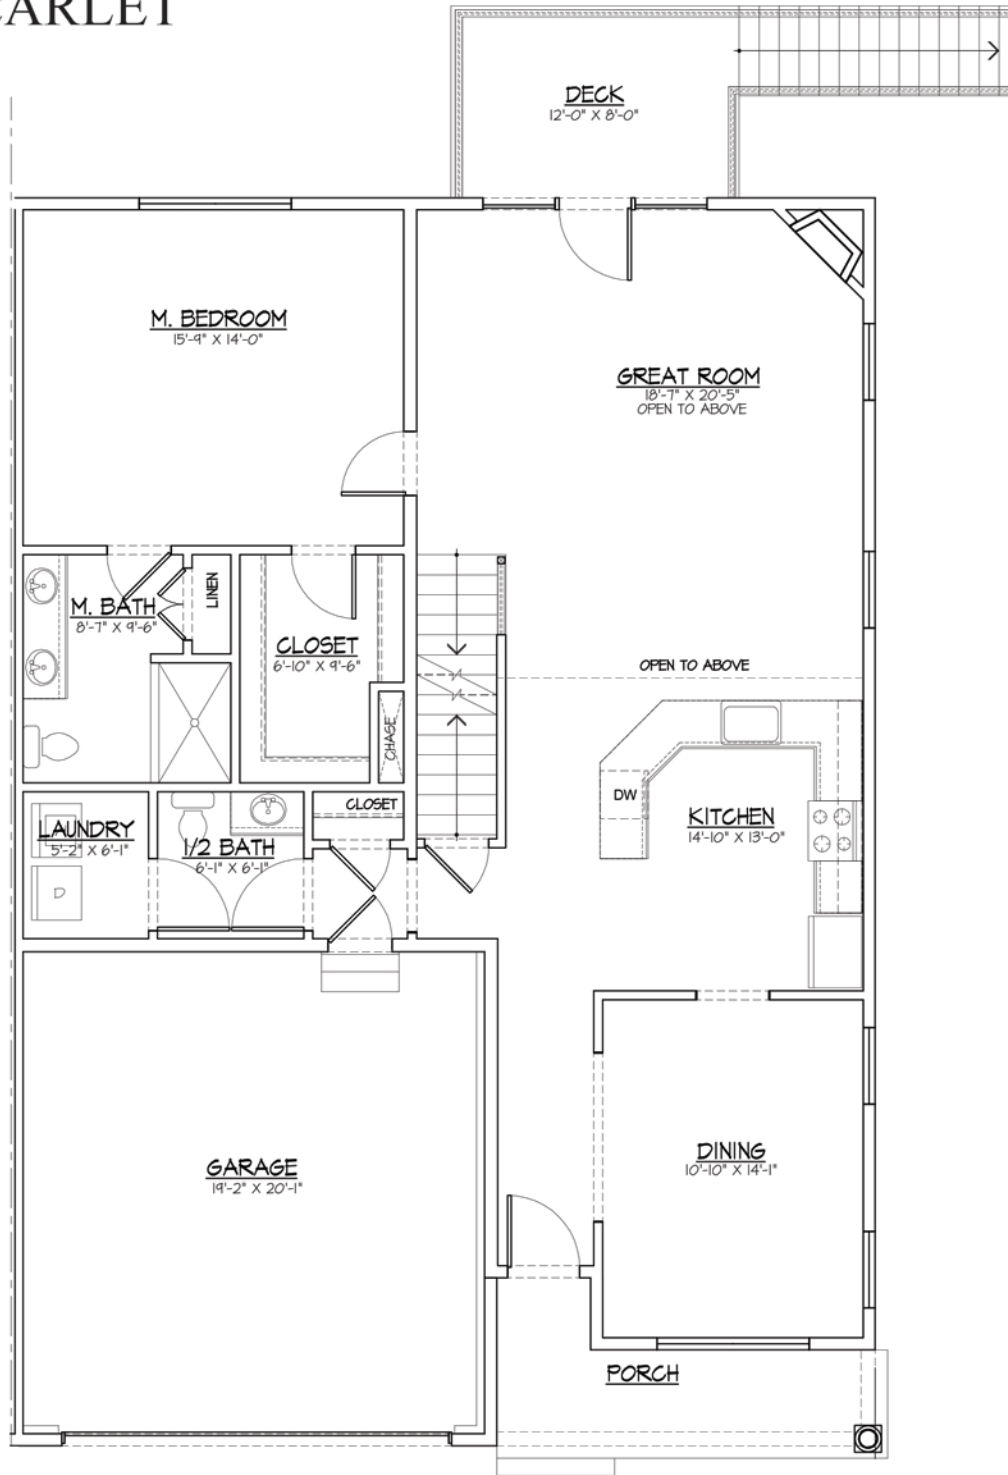

The SCARLET

TOTAL SF: 2,106

ACADEMY HILL HOMES | GROTON, MA 01450 | 877.448.0055 | www.ACADEMYHILLHOMES.com

MARKETED BY: STREAMLINE COMMUNITIES

ACADEMY
HILL

The SCARLET

FIRST FLOOR

TOTAL SF: 2,106

The size, configurations and other information contained on these floor plans are meant to be illustrative only and are subject to change without notice.

ACADEMY
HILL

MARKETED BY: STREAMLINE COMMUNITIES

The SCARLET

SECOND FLOOR

TOTAL SF: 2,106

The size, configurations and other information contained on these floor plans are meant to be illustrative only and are subject to change without notice.

MARKETED BY: STREAMLINE COMMUNITIES