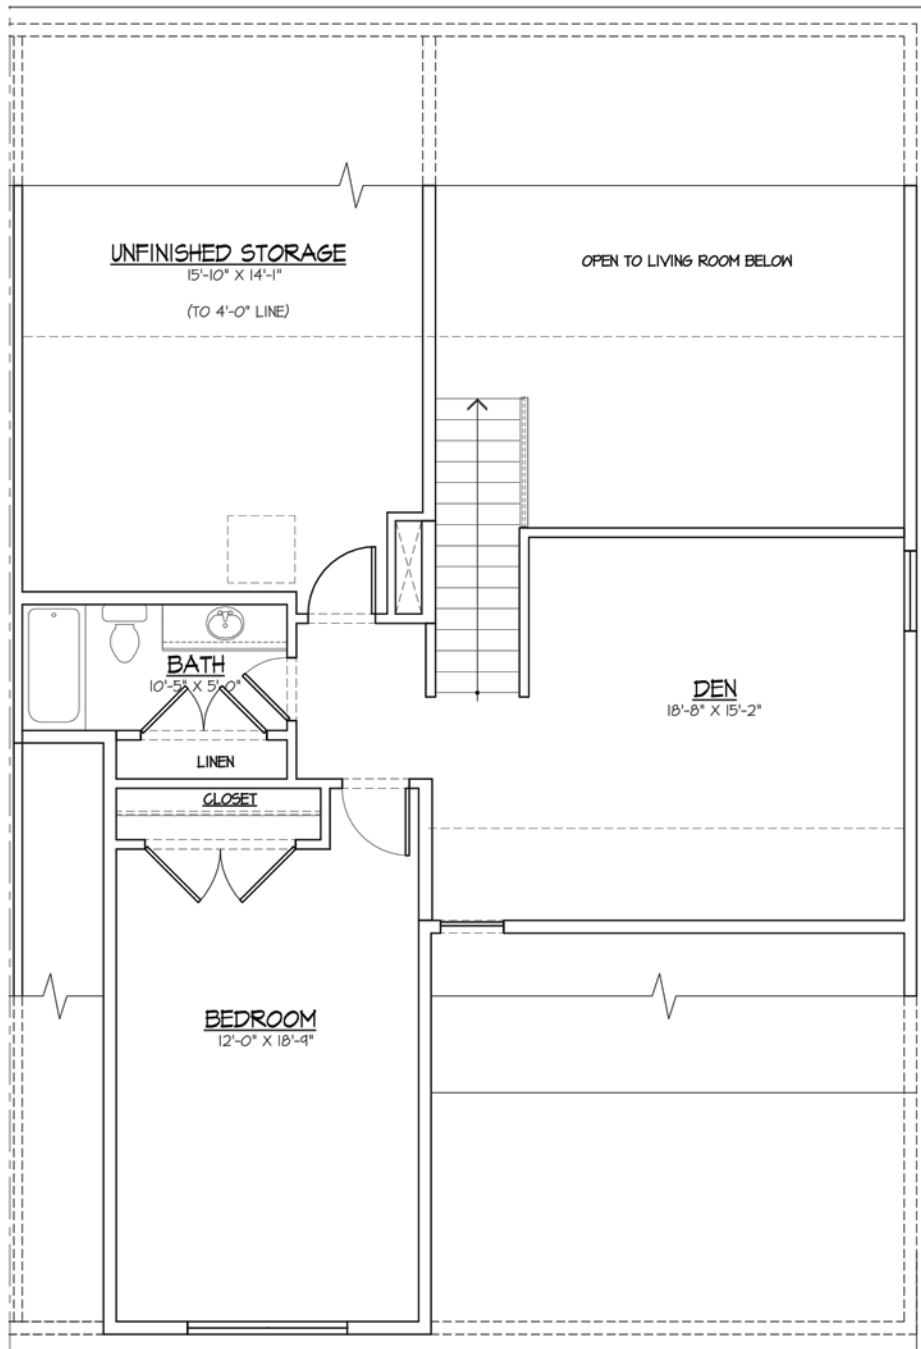

The SCARLET

TOTAL SF: 2,106

ACADEMY HILL HOMES | GROTON, MA 01450 | 877.448.0055 | www.ACADEMYHILLHOMES.com

MARKETED BY: STREAMLINE COMMUNITIES

ACADEMY
HILL

The SCARLET

FIRST FLOOR

TOTAL SF: 2,106

The size, configurations and other information contained on these floor plans are meant to be illustrative only and are subject to change without notice.

ACADEMY
HILL

MARKETED BY: STREAMLINE COMMUNITIES

The SCARLET

SECOND FLOOR

TOTAL SF: 2,106

The size, configurations and other information contained on these floor plans are meant to be illustrative only and are subject to change without notice.

MARKETED BY: STREAMLINE COMMUNITIES