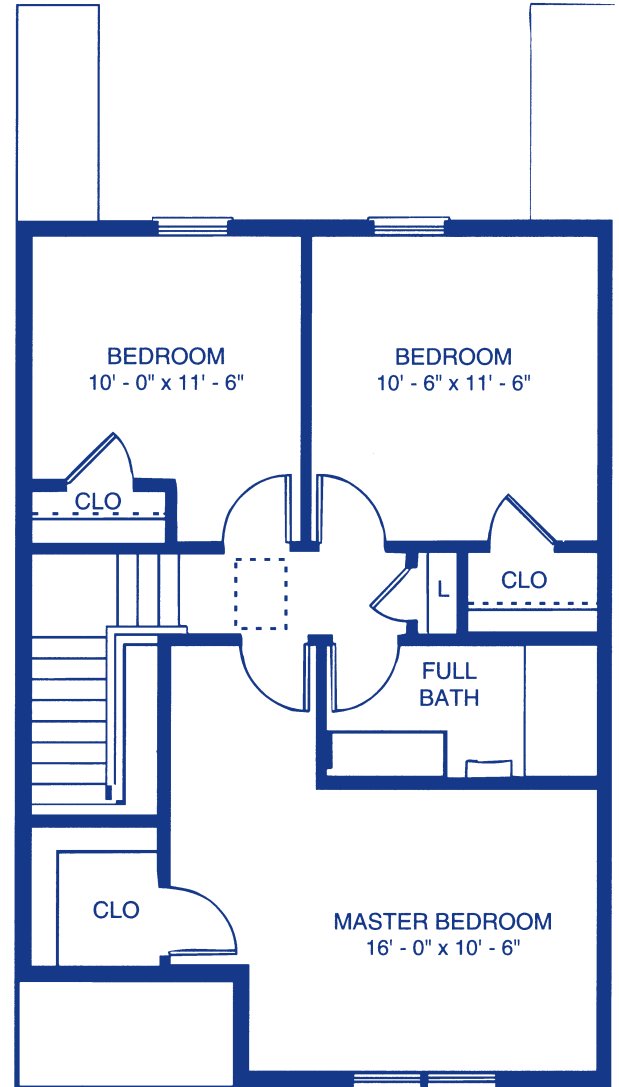

Three Bedroom Townhouse

1344 Square Feet*

First Floor

Second Floor

10 Sanderling Way, Portsmouth, New Hampshire 03801
603-436-5713 TDD 1-800-545-1833 ext. 190

*All square footage is approximate