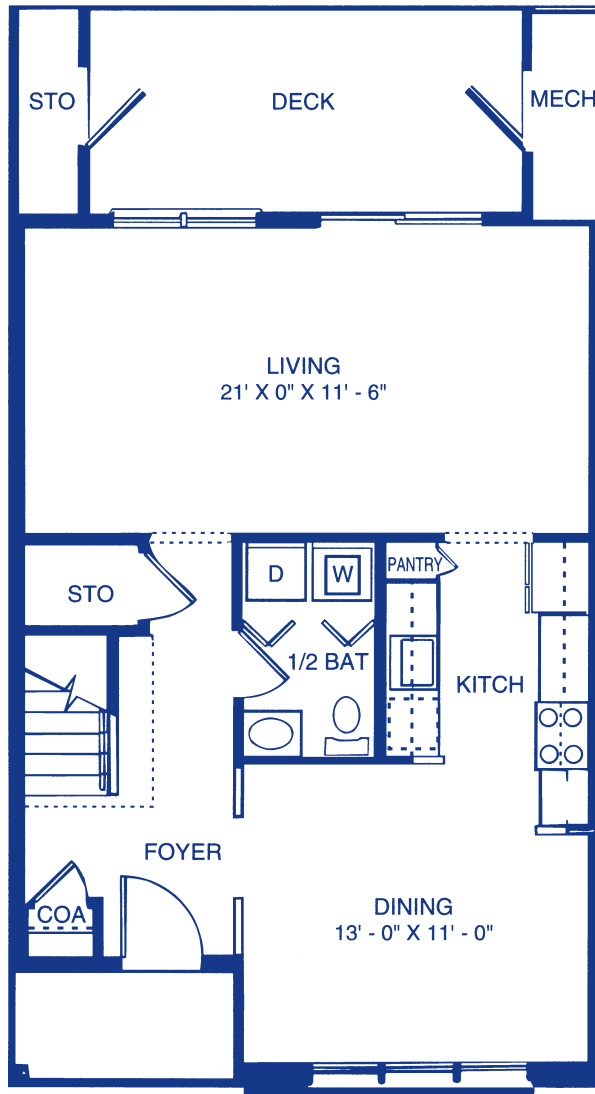

Three Bedroom Townhouse

1344 Square Feet*

First Floor

Second Floor

10 Sanderling Way, Portsmouth, New Hampshire 03801
603-436-5713 TDD 1-800-545-1833 ext. 190

*All square footage is approximate