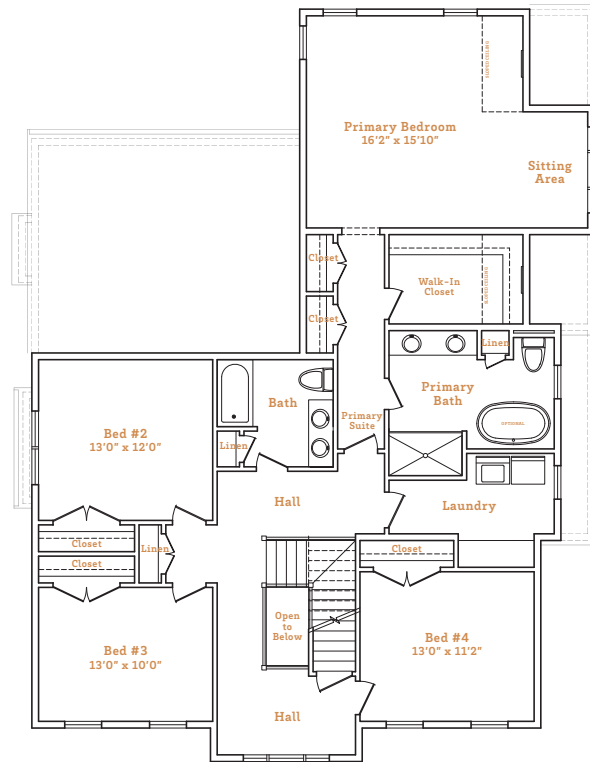

# THE GLOUCESTER

Single Family Home  
3,043 sf - 3,589 sf  
4 Beds & 2.5 Baths  
2 Car Garage

Waite'sCrossing.com 888-224-8068

Virtual renderings, floorplans, elevations, square footage, dimensions, specifications, finishes, materials, and availability of homes, etc., are artistic renderings and estimates used only for marketing purposes and are subject to change at any time without further notice or obligation. Builder reserves the right to make modifications to all standard specifications. Actual construction may vary according to elevation, construction variance and/or mechanical or structural requirements and does not take into account finishes and options selected. © 2024-2026 Waite's Crossing, DiPlacido Development Corp., and Abbeyville Development, LLC. Equal Housing Opportunity. Floorplan H: Version 051526.