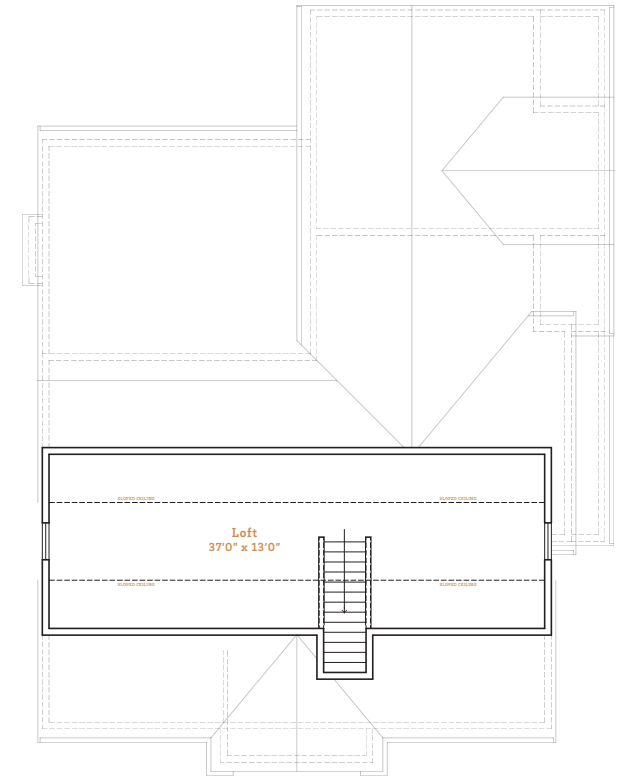

# THE GLOUCESTER

Single Family Home  
3,043 sf - 3,589 sf  
4 Beds & 2.5 Baths  
2 Car Garage

Waite'sCrossing.com 888-224-8068

Virtual renderings, floorplans, elevations, square footage, dimensions, specifications, finishes, materials, and availability of homes, etc., are artistic renderings and estimates used only for marketing purposes and are subject to change at any time without further notice or obligation. Builder reserves the right to make modifications to all standard specifications. Actual construction may vary according to elevation, construction variance and/or mechanical or structural requirements and does not take into account finishes and options selected. © 2024-2026 Waite's Crossing, DiPlacido Development Corp., and Abbeyville Development, LLC. Equal Housing Opportunity. Floorplan H: Version 051526.