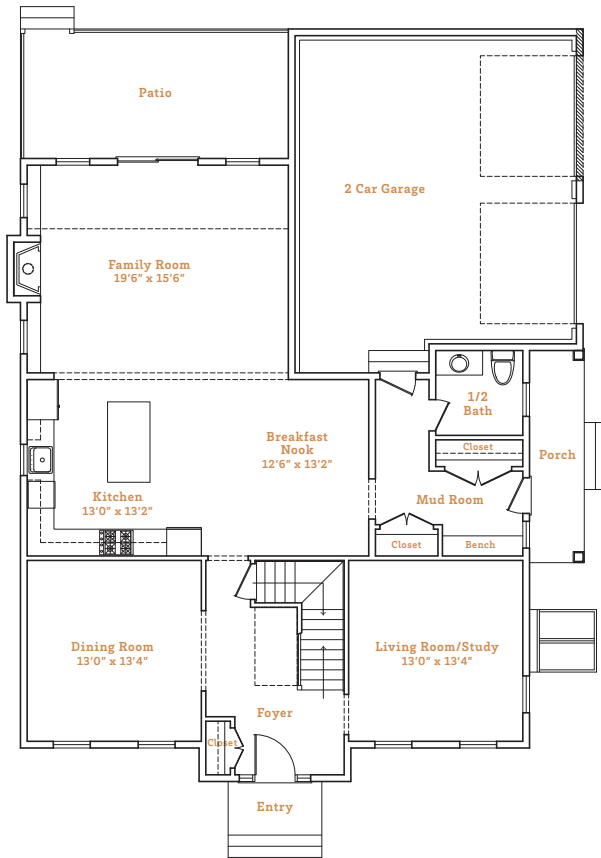

# THE GLOUCESTER

Single Family Home  
3,043 sf - 3,589 sf  
4 Beds & 2.5 Baths  
2 Car Garage

Waite'sCrossing.com 888-224-8068

Virtual renderings, floorplans, elevations, square footage, dimensions, specifications, finishes, materials, and availability of homes, etc., are artistic renderings and estimates used only for marketing purposes and are subject to change at any time without further notice or obligation. Builder reserves the right to make modifications to all standard specifications. Actual construction may vary according to elevation, construction variance and/or mechanical or structural requirements and does not take into account finishes and options selected. © 2024-2026 Waite's Crossing, DiPlacido Development Corp., and Abbeyville Development, LLC. Equal Housing Opportunity. Floorplan H: Version 051526.